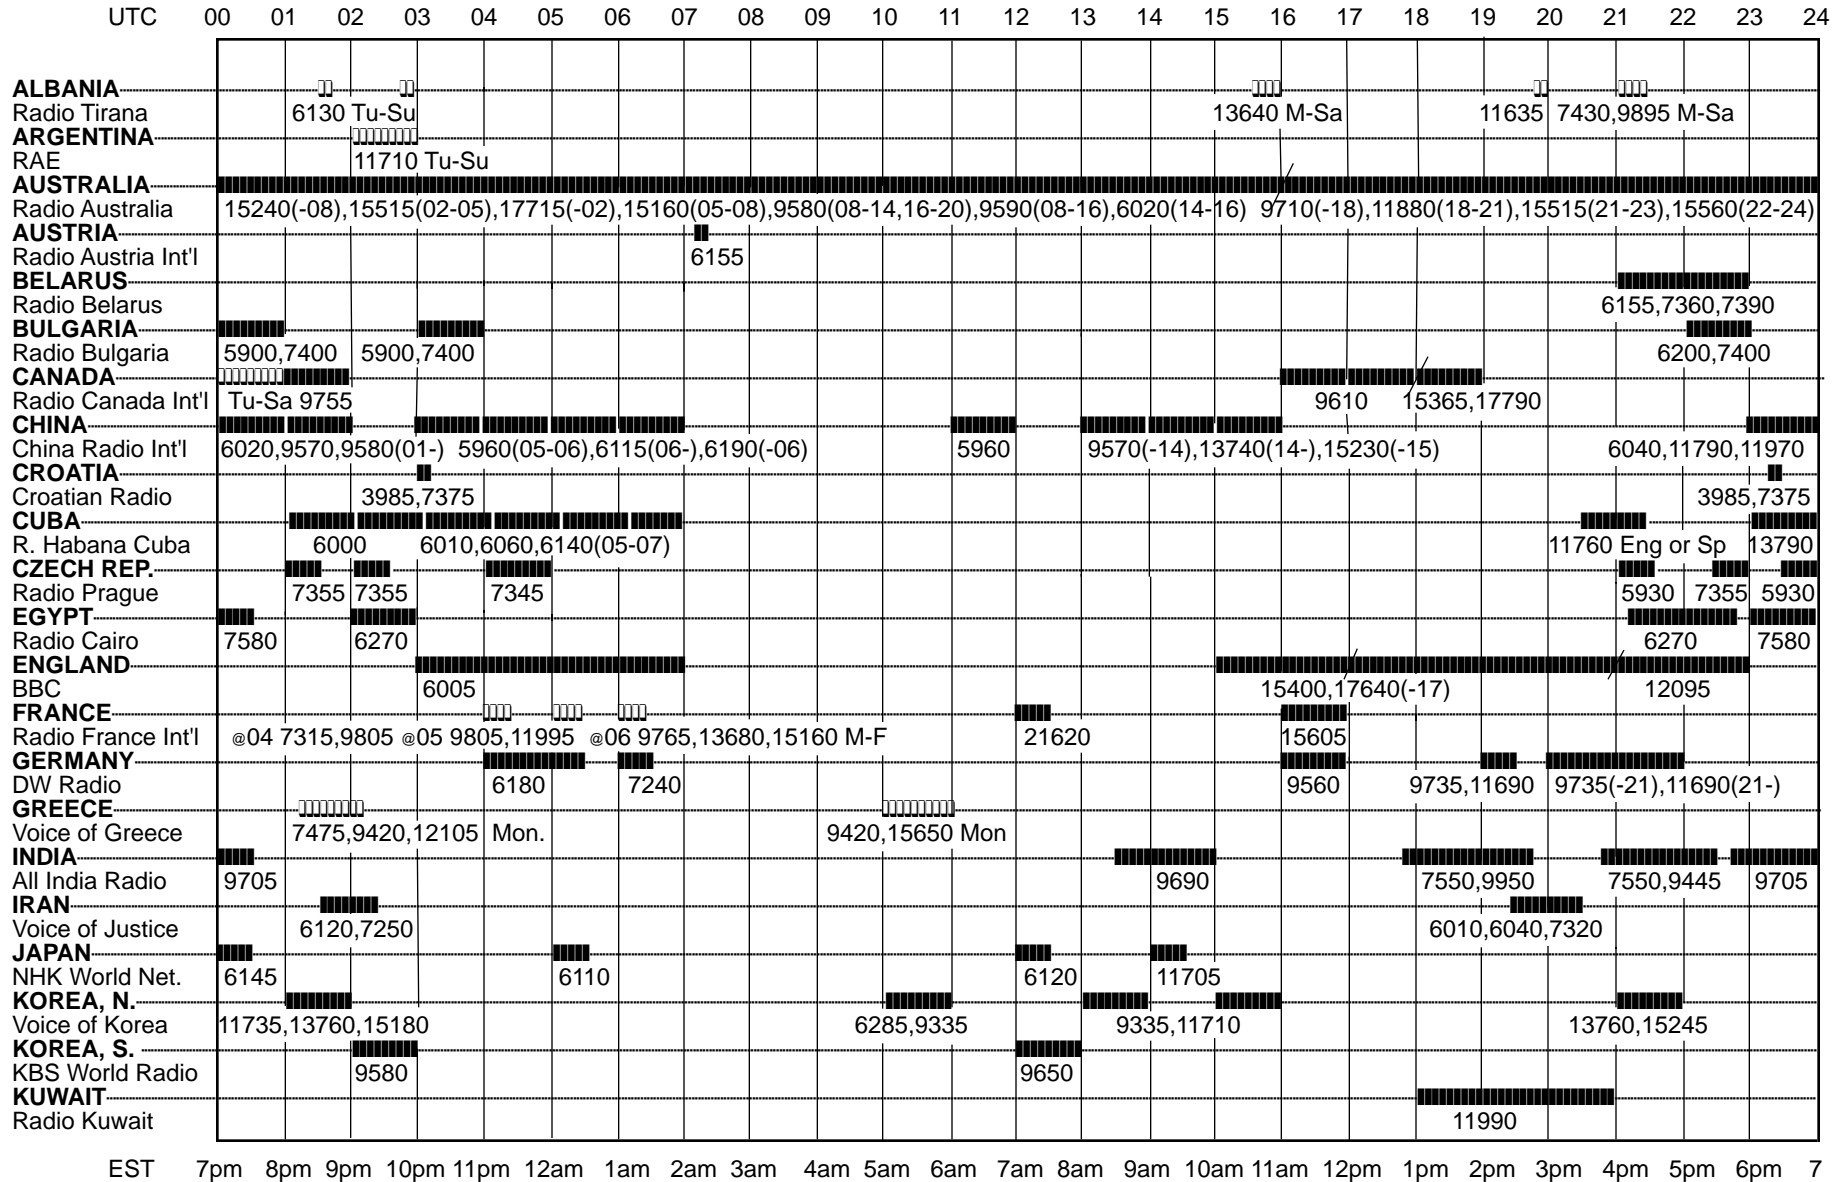

World English Survey

March 2010 Harold Sellers dxerharold@gmail.com

EST 7pm 8pm 9pm 10pm 11pm 12am 1am 2am 3am 4am 5am 6am 7am 8am 9am 10am 11am 12pm 1pm 2pm 3pm 4pm 5pm 6pm 7