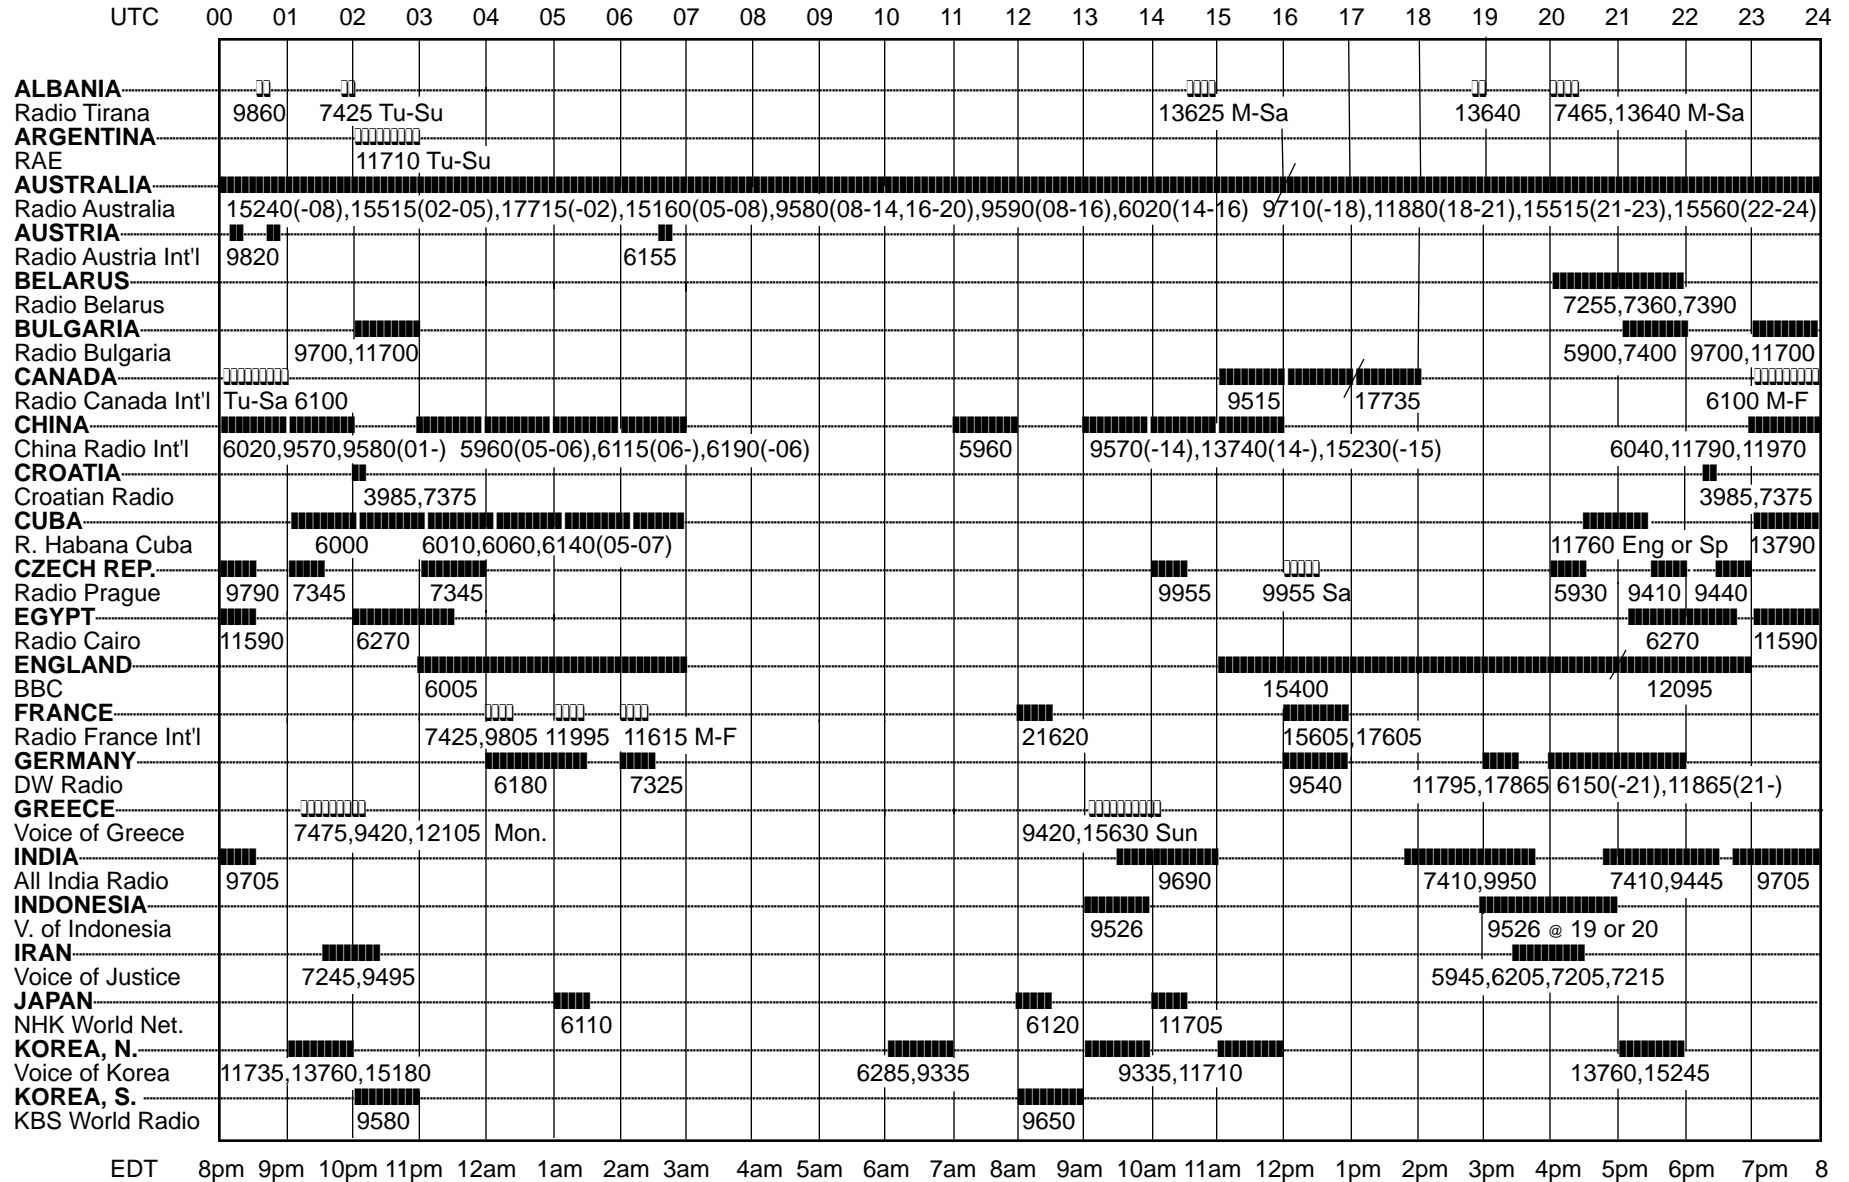

World English Survey

April 2010 Harold Sellers dxerharold@gmail.com

EDT 8pm 9pm 10pm 11pm 12am 1am 2am 3am 4am 5am 6am 7am 8am 9am 10am 11am 12pm 1pm 2pm 3pm 4pm 5pm 6pm 7pm 8