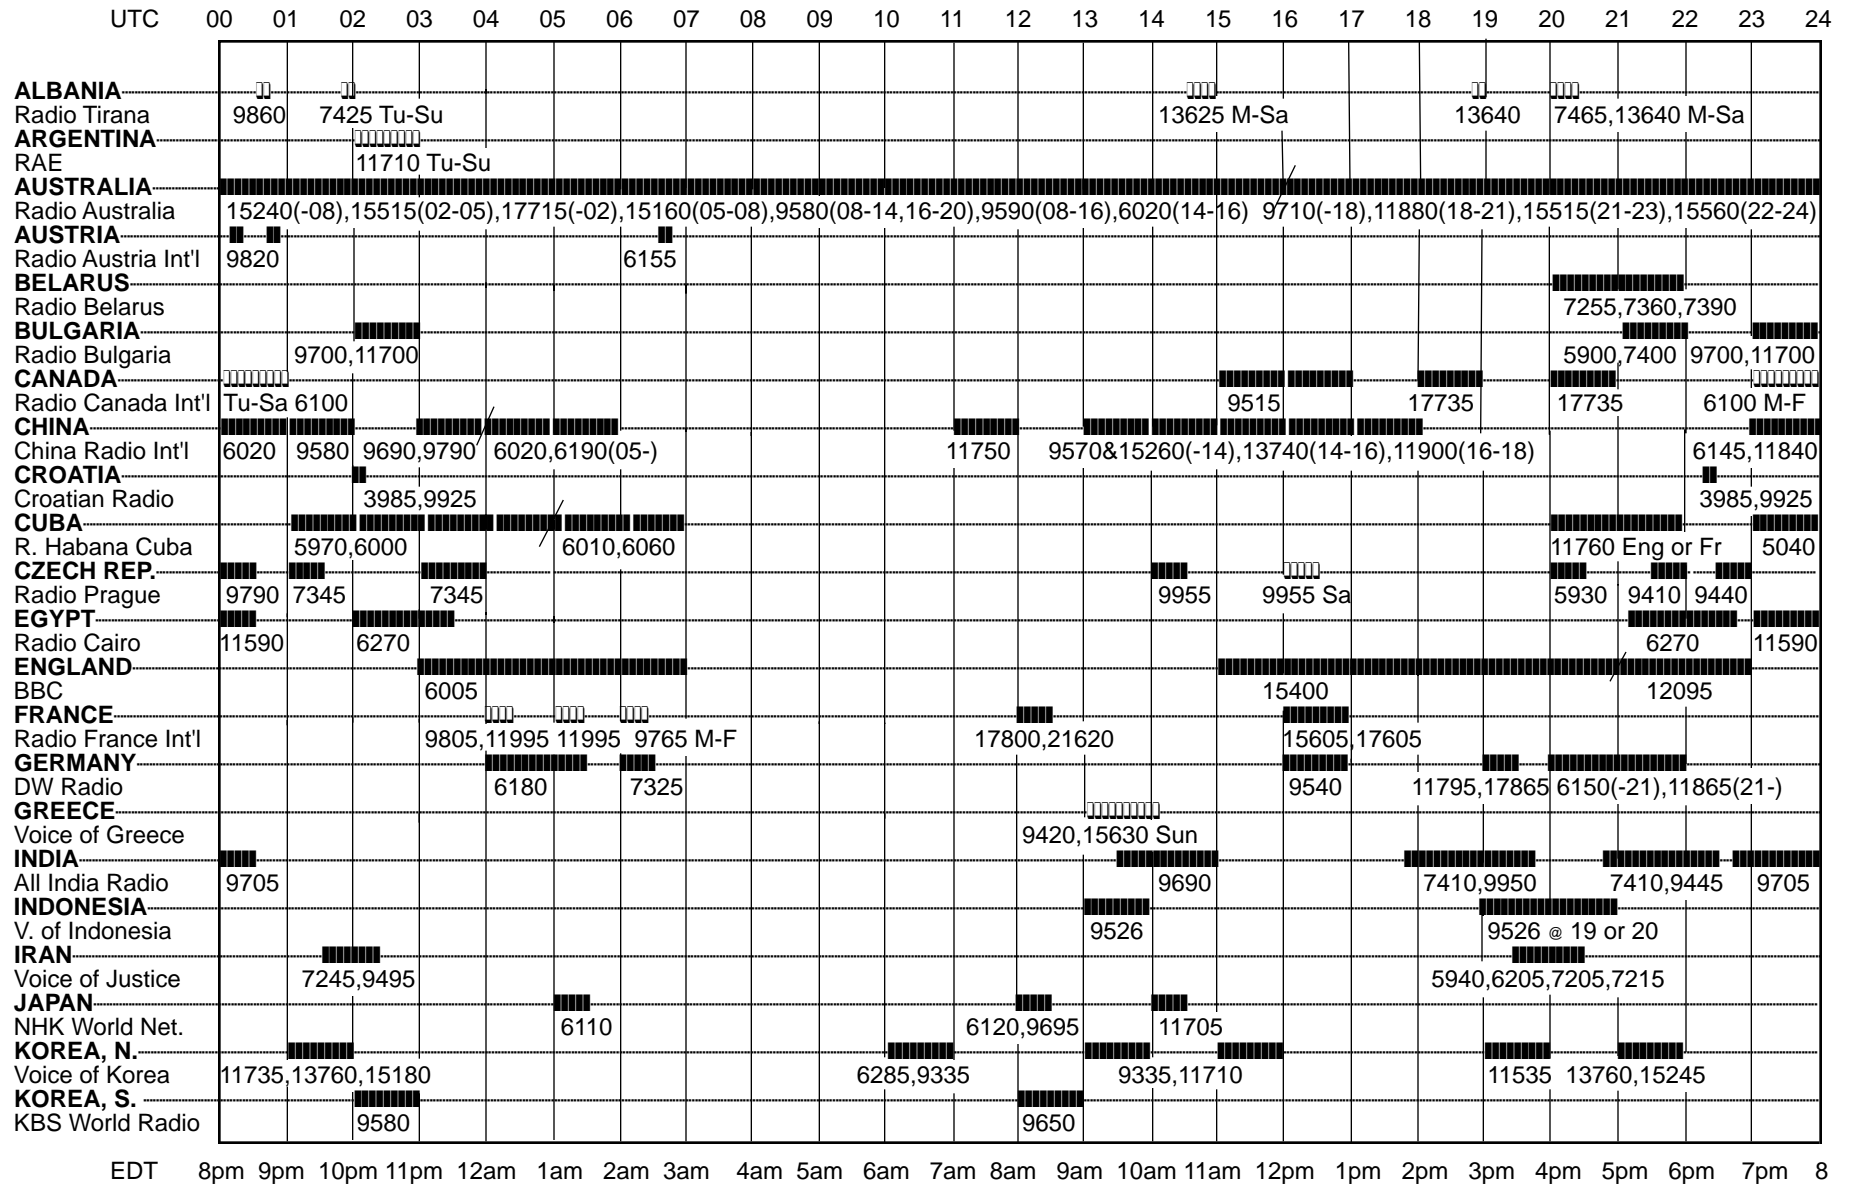

World English Survey

August 2010 Harold Sellers dxerharold@gmail.com

EDT 8pm 9pm 10pm 11pm 12am 1am 2am 3am 4am 5am 6am 7am 8am 9am 10am 11am 12pm 1pm 2pm 3pm 4pm 5pm 6pm 7pm 8