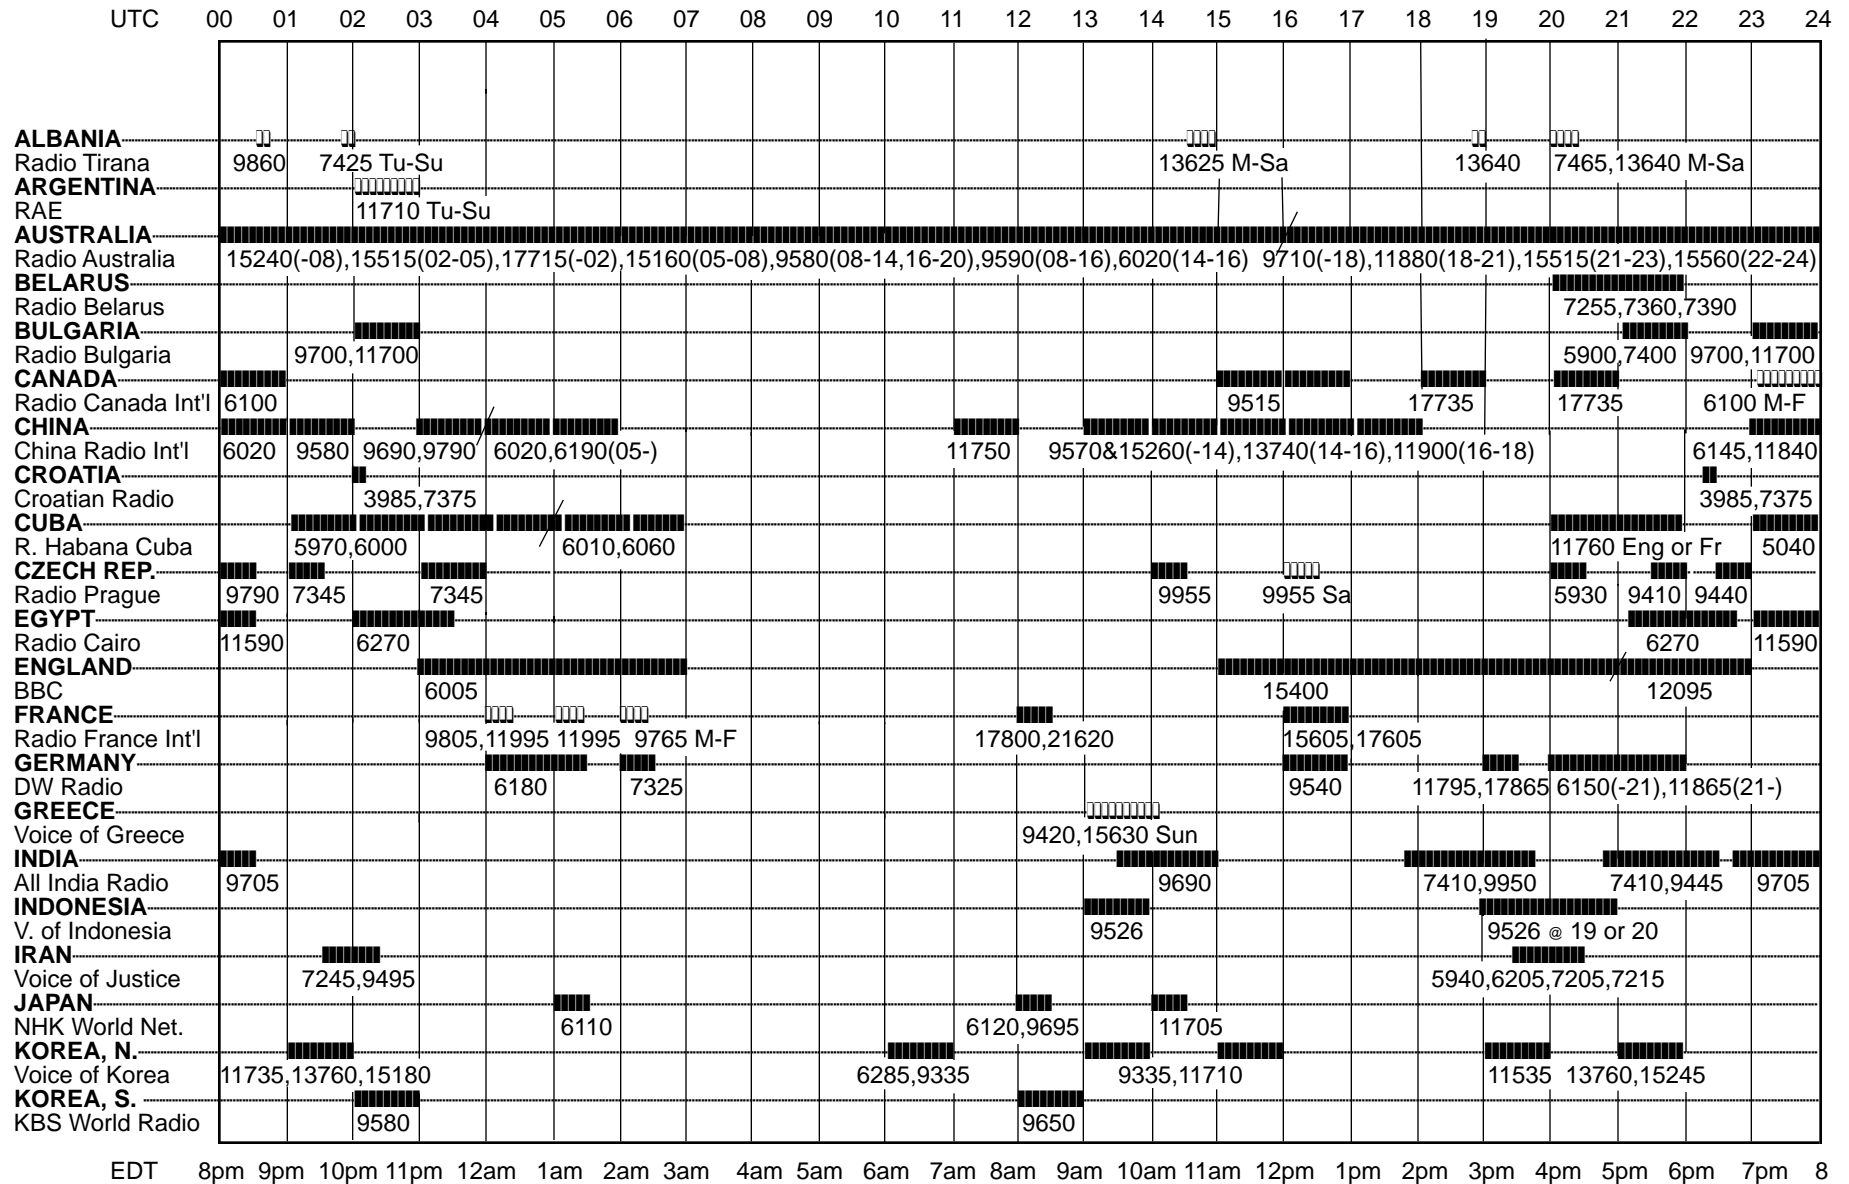

World English Survey September 2010 Harold Sellers dixerharold@gmail.com

EDT 8pm 9pm 10pm 11pm 12am 1am 2am 3am 4am 5am 6am 7am 8am 9am 10am 11am 12pm 1pm 2pm 3pm 4pm 5pm 6pm 7pm 8